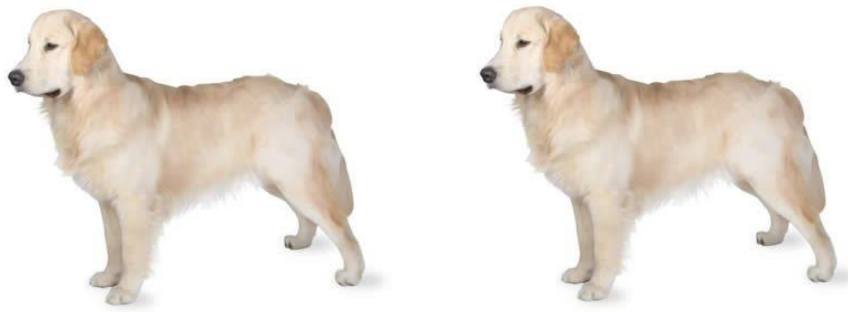

What Does 2 Metres Look Like?

Two Golden Retrievers standing nose to tail

The average Golden Retriever has a body length of 37 to 42 inches. Two of these dogs should amount to just over 72 inches, or 6 feet.

A man wearing a top hat

A man of average height stands at 5 feet 9 inches tall - if that man wears a President Abraham Lincoln top hat, he'd be just over the distance we're advised to keep from others.

A sofa

A standard three-seat sofa can be up to 6 feet long -- which means that you and the person sitting on the other end of it probably aren't far away enough from each other.

A moose's antlers

A moose grows to be between 5 and 6.5 feet tall on average. That height doesn't include its antlers, which can measure 6 feet across, [according to National Geographic](#).