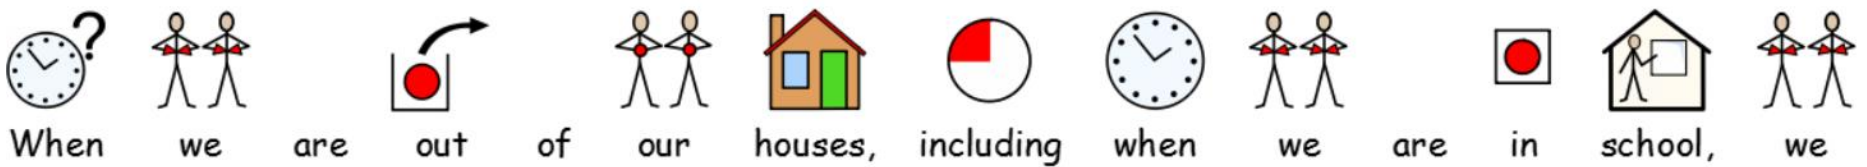

What Does 2 Metres Look Like?

Two Golden Retrievers standing nose to tail

The average Golden Retriever has a body length of 37 to 42 inches. Two of these dogs should amount to just over 72 inches, or 6 feet.

A man wearing a top hat

A man of average height stands at 5 feet 9 inches tall - if that man wears a President Abraham Lincoln top hat, he'd be just over the distance we're advised to keep from others.

A sofa

A standard three-seat sofa can be up to 6 feet long -- which means that you and the person sitting on the other end of it probably aren't far away enough from each other.

A moose's antlers

A moose grows to be between 5 and 6.5 feet tall on average. That height doesn't include its antlers, which can measure 6 feet across, [according to National Geographic](#).