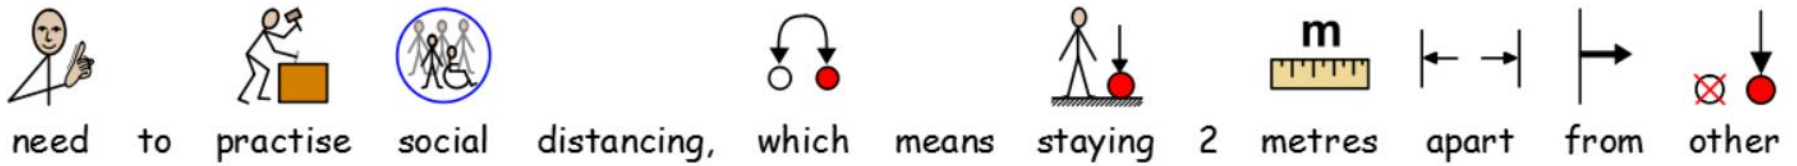

What Does 2 Metres Look Like?

Two Golden Retrievers standing nose to tail

The average Golden Retriever has a body length of 37 to 42 inches. Two of these dogs should amount to just over 72 inches, or 6 feet.

A man wearing a top hat

A man of average height stands at 5 feet 9 inches tall - if that man wears a President Abraham Lincoln top hat, he'd be just over the distance we're advised to keep from others.

A sofa

A standard three-seat sofa can be up to 6 feet long -- which means that you and the person sitting on the other end of it probably aren't far away enough from each other.

A moose's antlers

A moose grows to be between 5 and 6.5 feet tall on average. That height doesn't include its antlers, which can measure 6 feet across, [according to National Geographic](#).